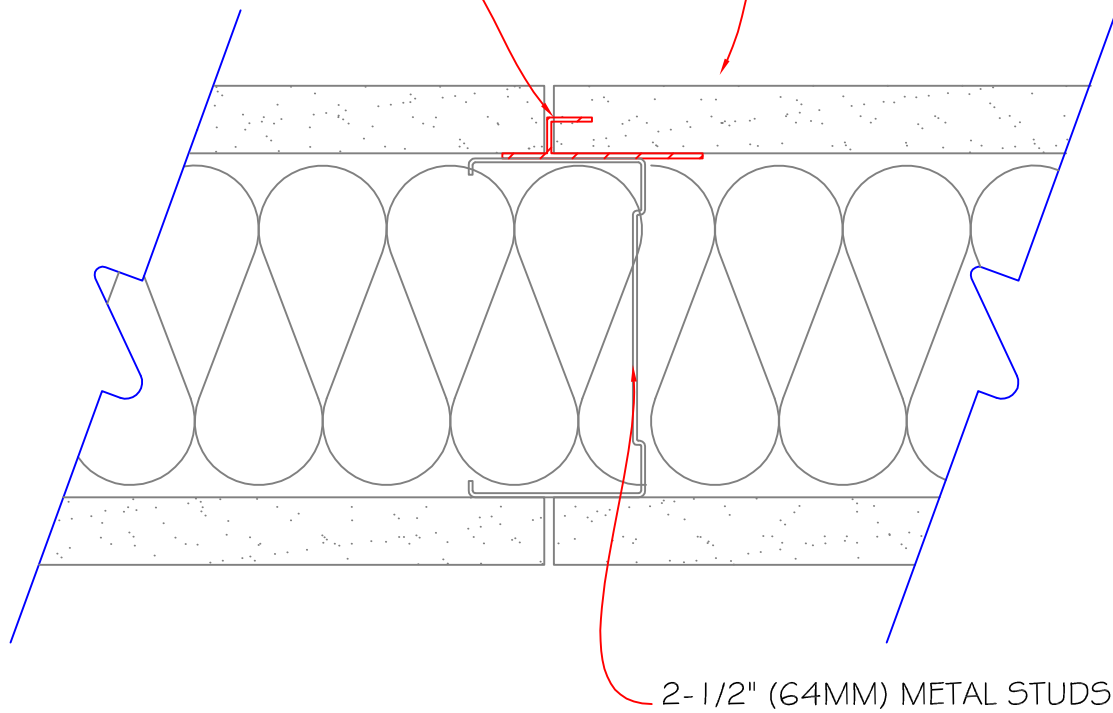

CW 93-60  
PROGRESSIVE  
EDGE CLIP

5/8" (15.8 MM) VINYL BOARD  
OR SQUARE EDGE  
PAINTABLE GYPSUM BOARD  
VINYL BOARD

2-1/2" (64MM) METAL STUDS

5422 TIMBERLEA BLVD. MISSISSAUGA, ONTARIO  
CANADA, L4W 2T7  
TEL: 905-625-8779 FAX: 905-625-9524  
www.contemporarywalls.com

9375 EXCEL SERIES PARTITION SYSTEM

SERIES:	9375	SCALE:	1:1
KEY PLAN:	SECTION 2	DATE:	OCTOBER 2009