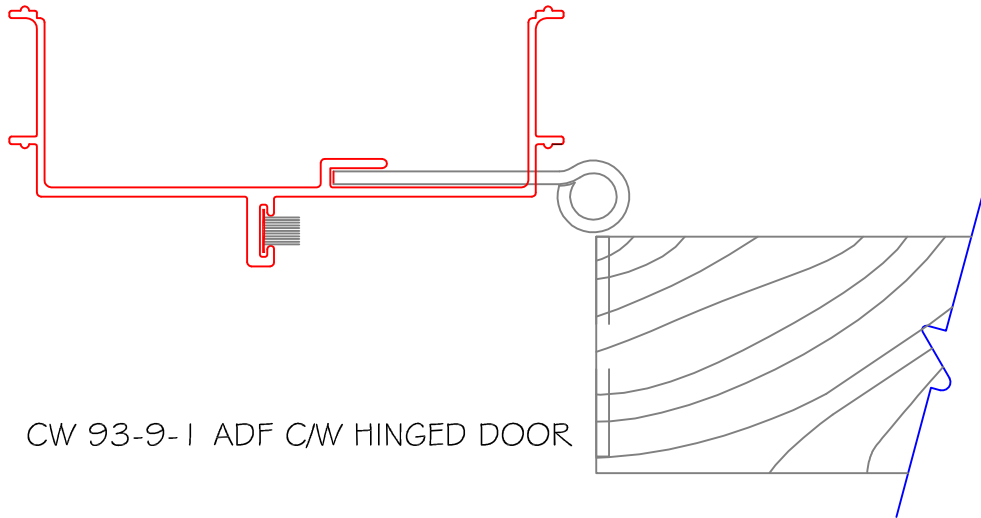

CW 93-10-1 ADF HEADER DEMOUNTABLE

CW 93-9-1 ADF HEADER DRYWALL

CW 93-9-1 ADF C/W HINGED DOOR

CONTEMPORARY WALLS

5422 TIMBERLEA BLVD. MISSISSAUGA, ONTARIO
 CANADA, L4W 2T7
 TEL: 905-625-8779 FAX: 905-625-9524
 www.contemporarywalls.com

9375 EXCEL SERIES PARTITION SYSTEM

SERIES:	9375	SCALE:	1:1
KEY PLAN:	EXCEL SERIES	DATE:	OCTOBER 2009