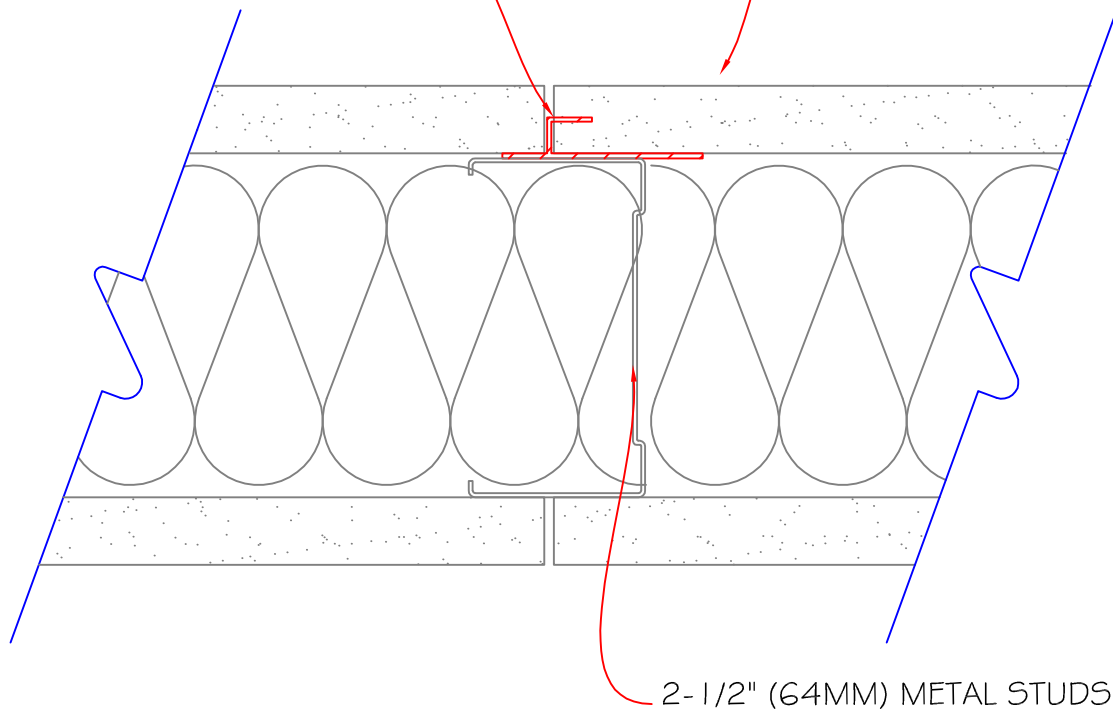

CW 93-60
PROGRESSIVE
EDGE CLIP

1/2" (12.7MM) VINYL BOARD
OR 1/2" (12.7MM) SQUARE EDGE
PAINTABLE GYPSUM BOARD
VINYL BOARD

2-1/2" (64MM) METAL STUDS

CONTEMPORARY WALLS

5422 TIMBERLEA BLVD. MISSISSAUGA, ONTARIO
CANADA, L4W 2T7
TEL: 905-625-8779 FAX: 905-625-9524
www.contemporarywalls.com

9350 EXCEL SERIES PARTITION SYSTEM

SERIES:	9350	SCALE:	1:1
KEY PLAN:	SECTION 2	DATE:	OCTOBER 2009