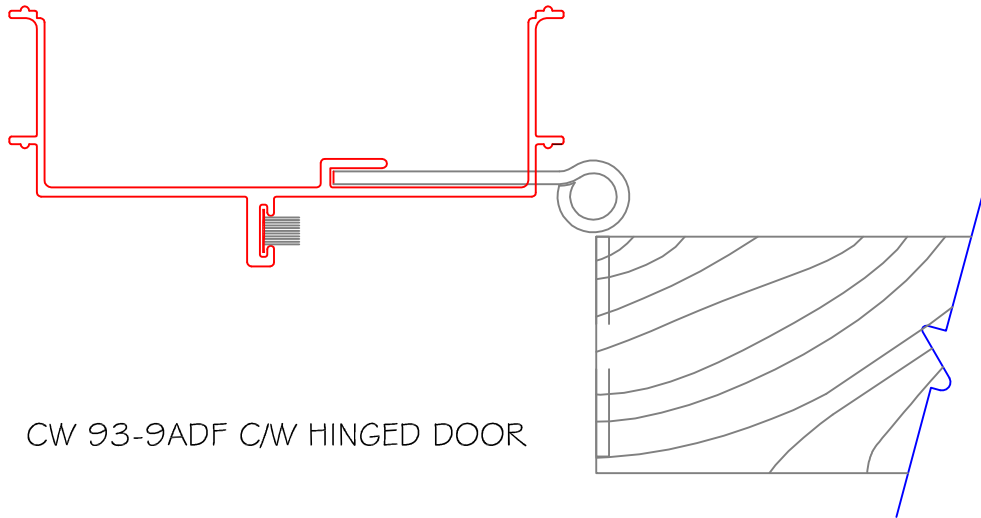

CW 93-1 OADF HEADER DEMOUNTABLE

CW 93-9ADF HEADER DRYWALL

CW 93-9ADF CW HINGED DOOR

5422 TIMBERLEA BLVD. MISSISSAUGA, ONTARIO
 CANADA, L4W 2T7
 TEL: 905-625-8779 FAX: 905-625-9524
 www.contemporarywalls.com

9350 EXCEL SERIES PARTITION SYSTEM

SERIES:	9350	SCALE:	1:1
KEY PLAN:	EXCEL SERIES	DATE:	OCTOBER 2009